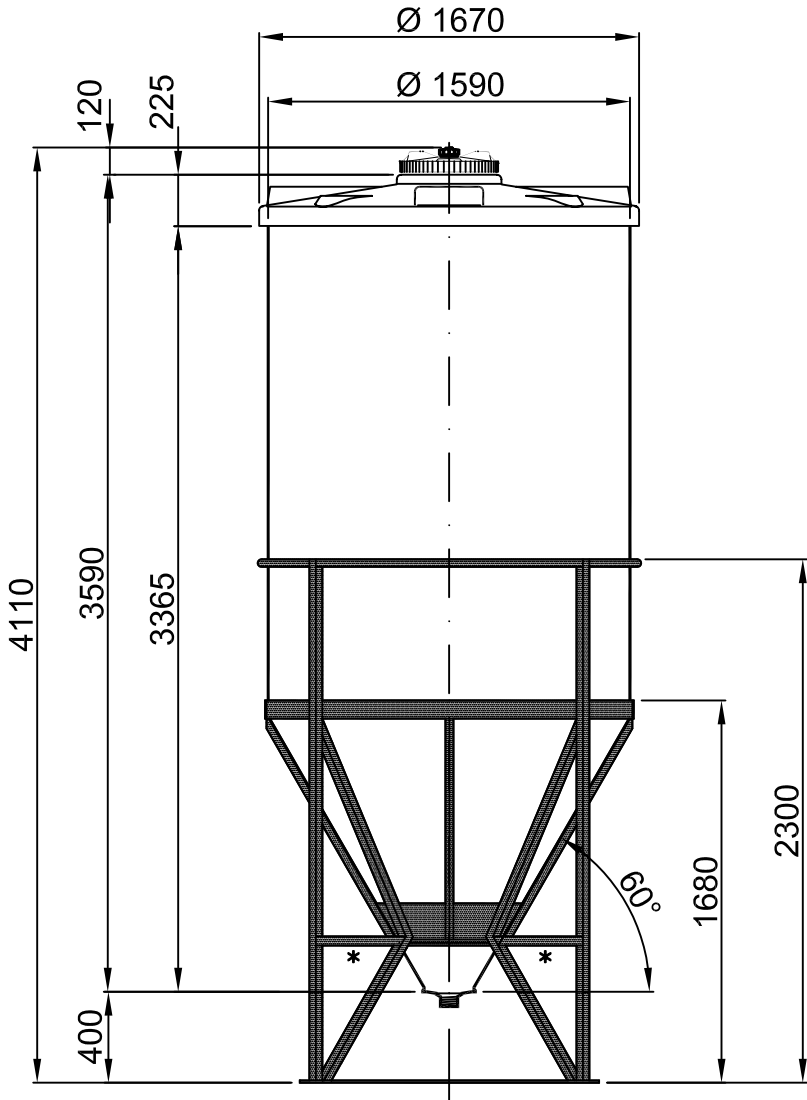

Container 5.350 Liter, Typ TCC 53/L

1" - 1 1/4" - 1 1/2" - 2" - 2 1/2" - 3" - 4"