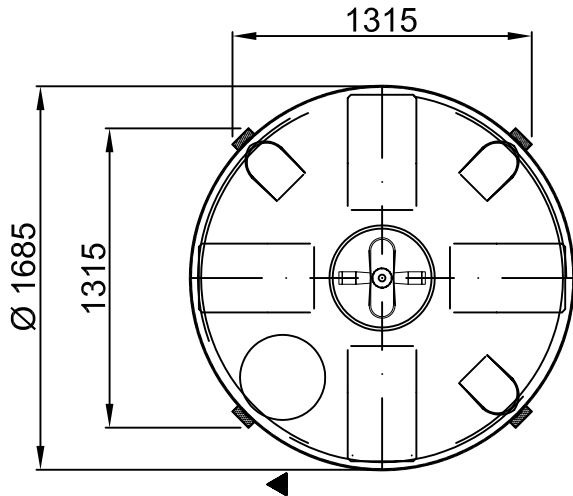

Container 5.350 Liter, Typ TCC 53/L

1" - 1 1/4" - 1 1/2" - 2" - 2 1/2" - 3" - 4"